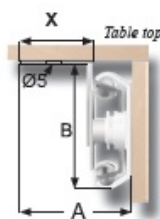

PRODUCT SHEET

Description:

Table Extension 9096/700, F/Folded Top, Opening 475mm, BZP, Open Length:700mm, Closed Length:700mm, Wing:220mm

Item number:

24.04.040-0

Units	Box	Carton	HS Code	Barcode
Pair	1	1	8302420090	
				5704866088411

In mm	»9096« For Folded Table Tops			
Opening (O)	375	425	425	475
Total Length (T)	600	650	750	700
Wing Size (W)	220	220	320	220
Slide Width (A)	41	41	41	41
Slide Height (B)	40	40	40	40
Wing Width (X)	21	21	21	21
Load Capacity	60 kg.	60 kg.	60 kg.	60 kg.
Item No.:	24.04.010	24.04.020	24.04.030	24.04.040