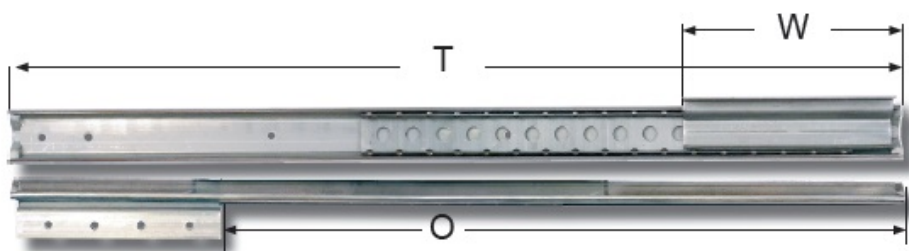

PRODUCT SHEET

Description:

Table Extension 9096/700, F/Folded Top, Opening 475mm, BZP, Open Length:700mm, Closed Length:700mm, Wing:220mm

Item number:

24.04.040-0

Units	Box	Carton	HS Code	Barcode
Pair	1	1	8302420090	
				5704866088411

In mm	»9096« For Folded Table Tops			
Opening (O)	375	425	425	475
Total Length (T)	600	650	750	700
Wing Size (W)	220	220	320	220
Slide Width (A)	41	41	41	41
Slide Height (B)	40	40	40	40
Wing Width (X)	21	21	21	21
Load Capacity	60 kg.	60 kg.	60 kg.	60 kg.
Item No.:	24.04.010	24.04.020	24.04.030	24.04.040